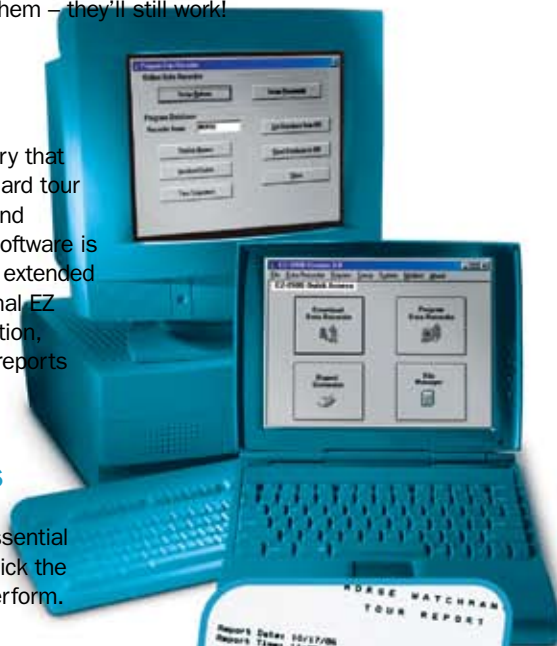

Reporting for duty – EZ DATA SORTING SOFTWARE

Morse Watchman is the only company in the industry that designs, manufactures and supports their own guard tour software. This ensures the total quality control and compatibility of the systems. EZ Data Sorting Software is an exclusive Windows® application that offers extended functionality for PowerCheck. The multifunctional EZ software allows you to download tour information, program the data recorder, generate custom reports and manage files using one simple program.

Simply pick and click – QUICK ACCESS WINDOW

EZ’s Quick Access Window contains the four essential functions of the program. All you have to do is click the icon for the corresponding function you wish to perform.

Customize your information – TOUR REPORTS: EXCEPTION, INCIDENT & SUMMARY

EZ converts stored data from your officers’ tours into useful, detailed, printable reports. By choosing a fixed or variable set of criteria, you may customize the reports by time, day, week and month. You have the option of printing the tour information including missed checkpoint stations, with an Exception Report. An Incident Report indicates what an officer came across on his tour. A Summary Report displays an overview of the tour information based on particular sequences. User-friendly EZ software lets you customize your officers’ tour information.

The one choice for every industry – PERFECT FOR YOUR FACILITY

If you’re utilizing mobile security, the PowerCheck Guard Tour System is an essential security measure and can protect every facility in every market, especially:

- Correctional Facilities
- Healthcare Facilities
- Hospitality Industries
- Contract Security Companies

- Multifamily Buildings
- Corporate Buildings